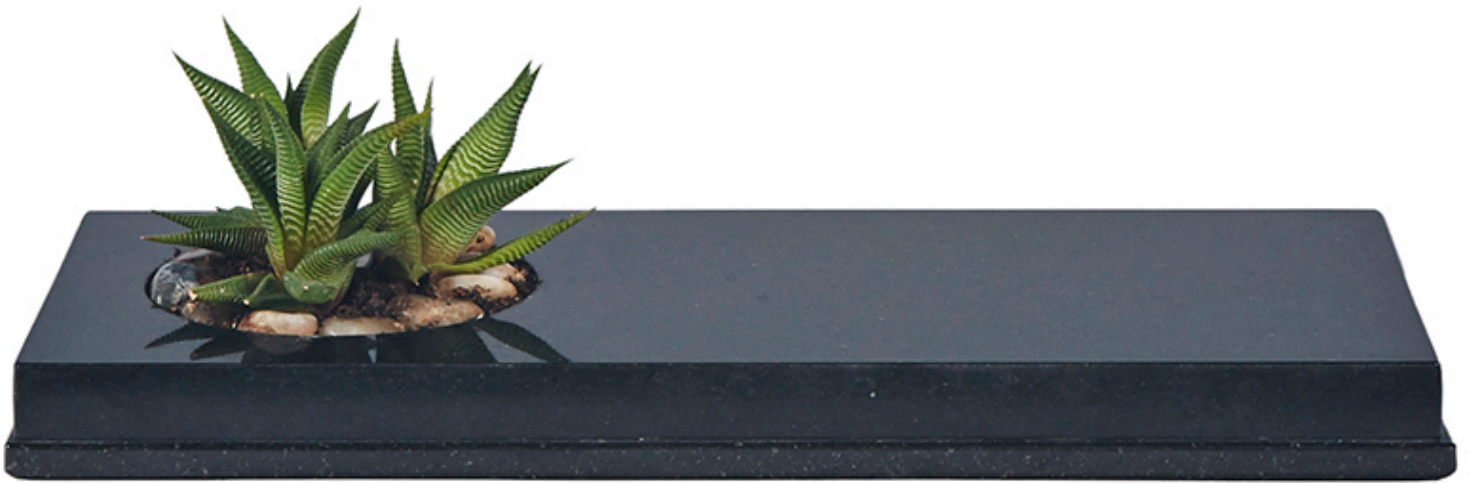

## MARBLE AND GRANITE PLANTER

MARBLE AND GRANITE PLANTER

LENGTH: 16  
WIDTH: 5  
HEIGHT: 1.25

MARBLE / GRANITE